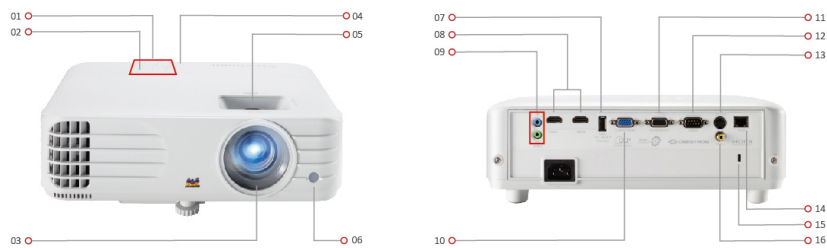

Key Features

- Full HD 1080p Resolution
- 4000 ANSI lumens
- Digital Vertical Lens Shift
- Dual HDMI
- Up to 20,000 lamp hour
(SuperEco+ mode)

AV-Concept ApS
Professionelt AV-Udstyr

Product Description

The ViewSonic PG706HD features 4000 ANSI lumens of brightness to project the finest of details in any ambient setting. High brightness and a Full HD 1920 x 1080 resolution provide you with perfect projection in any medium sized space, such as a meeting room or classroom. The PG706HD comes with an energy-saving SuperEco+ mode that reduces power consumption and extends lamp life to 20,000 hours, reducing the frequency of lamp replacement and lowering maintenance costs. In addition to dual HDMI, Video, S-Video, and VGA, the projector is integrated with RS232 and LAN, certified by Crestron, AMX, PJ Link and Extron networkable solutions, making it easy to control and monitor the projector remotely.

SPECIFICATION

Projection System:	0.47" 1080p
Native Resolution:	1920x1080
DMD Type:	DC3
Brightness:	4000 ANSI Lumens
Contrast Ratio with SuperEco Mode:	12000:1
Display Color:	1.07 Billion Colours
Light Source Type:	Lamp
Light Source Life (Normal):	4000
Light Source Life (SuperEco):	20000
Lamp Watt:	245W
Lens:	F=2.0~2.05, f=15.843-17.445mm
Projection Offset:	110%+/-6%
Throw Ratio:	1.5-1.65
Optical Zoom:	1.1x
Digital Zoom:	0.8x-2.0x
Image Size:	30"-300"
Throw Distance:	1.00m-10.96m (100"@3.32m)
Keystone:	+/- 40° (V)
Lens Shift V. Range:	Yes (+/- 5%)
Audible Noise (Normal):	32dB
Audible Noise (Eco):	27dB
Input Lag:	16ms
Resolution Support:	VGA(640 x 480) to WUXGA_RB(1920 x 1200) *RB-Reduced Blanking
HDTV Compatibility:	480i, 480p, 576i, 576p, 720p, 1080i, 1080p
Video Compatibility:	NTSC, PAL, SECAM
Horizontal Frequency:	15K-102KHz
Vertical Scan Rate:	23-120Hz